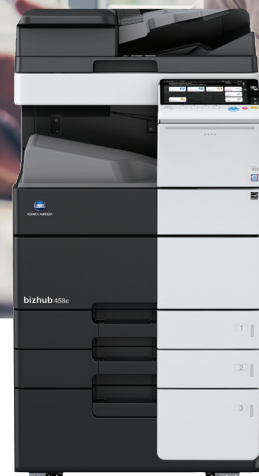

KONICA MINOLTA

TECHNOLOGY

bizhub[®] 458e

MONOCHROME MID-VOLUME MULTIFUNCTION PRINTER

- Up to 45 ppm print/copy output to keep pace with rising demands
- Standard dual scanning up to 240 originals per minute
- High capacity 300-sheet document feeder
- Large 9" color display with quick tablet-like touchscreen interface
- 3rd-party software integration with standard web browser
- Built-in Emperon[®] print system, universal printer drivers
- Simitri[®] HD polymerized toner for high-resolution imaging
- Standard 250 GB HDD for on-board document storage
- Meets ISO 15408 and IEEE 2600.1 Security standards*
- Standard web browser, 4 GB of memory

- Power-saving design with quick recovery from sleep mode
- 6,650-sheet maximum capacity, tab printing support, carbon-copy printing
- Advanced authentication, secure print release, remote firmware updates
- Multiple bypass tray and detachable paper feed trays improve paper handling
- Finishing options for 80-page booklet-making, up to 100-sheet stapling
- Options for 2/3-hole punch, tri-fold, z-fold, post-insertion and more
- Downloadable apps to help you work faster and smarter
- Multiple i-Options to suit the needs of your workflow
- EPEAT Gold-certified, low power consumption to cut costs
- Mobile printing support (AirPrint, Google Cloud Print Classic, NFC)

*May not be available at time of launch.

bizhub 458e

MONOCHROME MID-VOLUME MULTIFUNCTION PRINTER

The bizhub 458e is the perfect device for customers with high demand on printing and scanning but with focus on professional output quality.